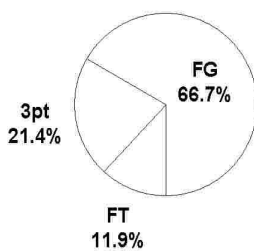

2005 AHSAA State Basketball Championships - TEAM SHOT CHART for the Lanett Panthers
Lanett Panthers vs. Gaston Bulldogs
DATE: 03/01/2005 TIME: 9:00 SITE: BJCC

Shot Summary	M/A	%	PTS
3Pt FG	3/9	33.3%	9
2Pt FG	14/37	37.8%	28
Layups - L	0/0	0.0%	0
Layups - R	1/1	100.0%	2
Dunks	0/0	0.0%	0
Putbacks	0/0	0.0%	0
Overall Shooting	17/46	37.0%	37
Free Throws	5/9	55.6%	5
Total Points			42

Scoring Distribution

Scoring Locations

By Period	FG	FGA	FG%	3Pt	3PA	3P%	FT	FTA	FT%	PTS	ORB	DRB	TR	PF	AST	TO	BS	ST	P/S
1st Period	3	16	18.8	0	3	0.00	0	2	0.00	6	6	6	12	2	1	0	1	1	0.35
2nd Period	6	12	50.0	1	3	33.3	2	2	100	15	2	5	7	0	0	0	1	0	1.15
3rd Period	4	6	66.7	2	3	66.7	0	0	0.00	10	0	6	6	5	2	5	0	1	1.67
4th Period	4	12	33.3	0	0	0.00	3	5	60.0	11	2	6	8	2	0	2	0	1	0.79
Game	17	46	37.0	3	9	33.3	5	9	55.6	42	10	23	33	9	3	7	2	3	0.84

Scoring Breakdown

Scoring Range