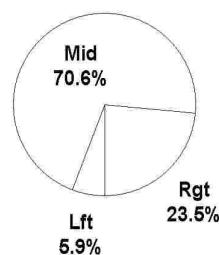

2005 AHSAA State Basketball Championships - TEAM SHOT CHART for the Lanett Panthers
Lanett Panthers vs. Gaston Bulldogs
DATE: 03/01/2005 TIME: 9:00 SITE: BJCC

Shot Summary	M/A	%	PTS
3Pt FG	3/9	33.3%	9
2Pt FG	14/37	37.8%	28
Layups - L	0/0	0.0%	0
Layups - R	1/1	100.0%	2
Dunks	0/0	0.0%	0
Putbacks	0/0	0.0%	0
Overall Shooting	17/46	37.0%	37
Free Throws	5/9	55.6%	5
Total Points			42

Scoring Distribution

Scoring Locations

By Period	FG	FGA	FG%	3Pt	3PA	3P%	FT	FTA	FT%	PTS	ORB	DRB	TR	PF	AST	TO	BS	ST	P/S
1st Period	3	16	18.8	0	3	0.00	0	2	0.00	6	6	6	12	2	1	0	1	1	0.35
2nd Period	6	12	50.0	1	3	33.3	2	2	100	15	2	5	7	0	0	0	1	0	1.15
3rd Period	4	6	66.7	2	3	66.7	0	0	0.00	10	0	6	6	5	2	5	0	1	1.67
4th Period	4	12	33.3	0	0	0.00	3	5	60.0	11	2	6	8	2	0	2	0	1	0.79
Game	17	46	37.0	3	9	33.3	5	9	55.6	42	10	23	33	9	3	7	2	3	0.84